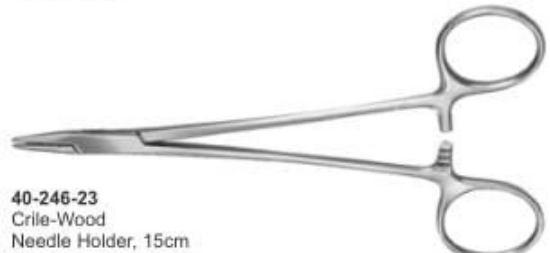

40-266-24
Backhaus Towel Forceps
16.5cm

SURGICAL INSTRUMENTS

40-243-23
Young Tongue Forceps
with Rubber Pads

40-244-23
Baby Tongue Forceps
with Rubber Pads

40-245-23
Doyen Intestinal
Clamp, 23cm

40-246-23
Crile-Wood
Needle Holder, 15cm