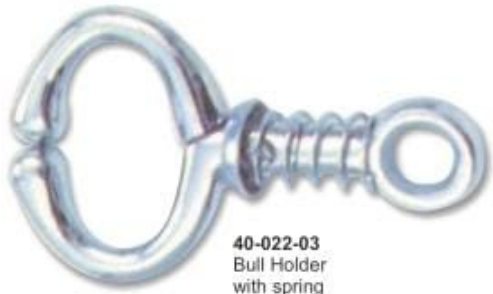

RING PLAYER & BULL RINGS

40-036-04
Bull Nose Ring
Applicator With
Vertical Opening Delivered
With A Break-off Screw

40-050-06
Hoof Puncher

40-037-04
Bull Nose Ring
Applicator For Bull Rings

40-051-06
Hoof Forceps

40-038-04
With Pig Staples
Applicator Made of Aluminium
With Adjustment Screw

40-053-06
Hoof Tester

40-039-04
Milk Sucking Preventor Plier
Available In Red Colour Also

40-054-06
Round Hoof Tester

40-041-04
Bull Ring Halter

40-055-06
Flat Hoof Tester

BULL LEADS HOLDER

40-022-03
Bull Holder
with spring

40-023-03
Bull Holder
with spring

40-028-03
Bull Holder

40-024-03
Automatic Lock Easily
Released Bull Lead, Aluminum

40-029-03
Bull Holder with chain