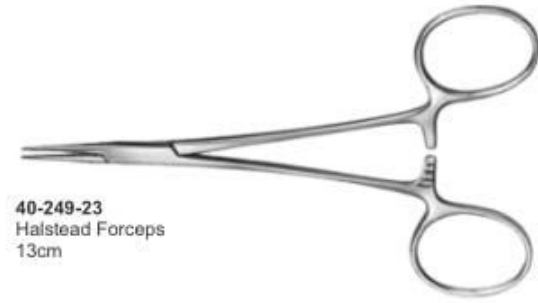

40-249-23
Halstead Forceps
13cm