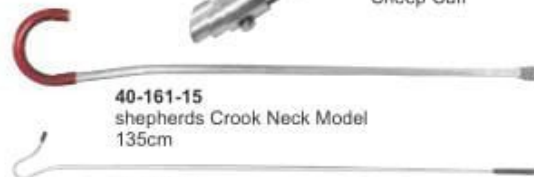

40-157-15
Anti Kick Bar Spring
For Anti Kick Bar

40-158-15
Anti Kick Bar Spring
For Anti Kick Bar

40-159-15

40-160-01

40-160-02

40-160-03

40-160-04

40-160-15
Sheep Cuff