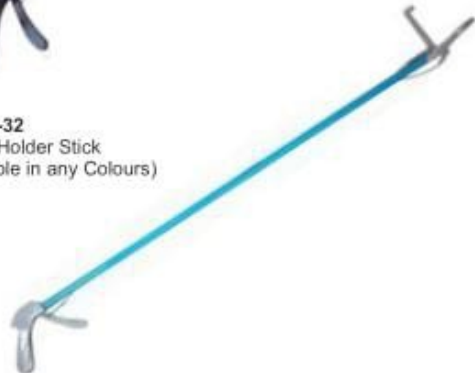

40-220-34
Snake Holder Stick
(Available in any Colours)