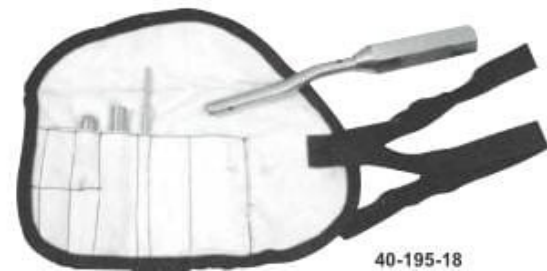

40-193-18
Straight Elevator
3mm Head

40-194-18
Right Elevator
3mm Head

40-182-18
Tooth Forceps

40-183-18
Tooth Forceps

40-184-18
Single Joint
Rongeur 7" s/s

40-185-18
Compound Rongeur

40-186-18
Tooth Forceps