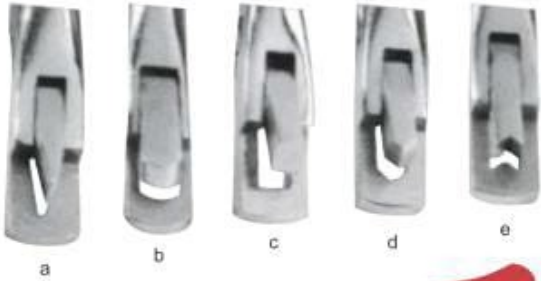

40-152-19

EAR NOTCHER

40-145-13
Ear Notcher - A-type

40-140-14

40-140-13
Ear Notcher S.S.
Design in the Center
of the ear

40-146-14
Tattooing Forceps
(A)

40-147-14
Tattooing Forceps
(B)

40-143-13
Tag Applicator Plier