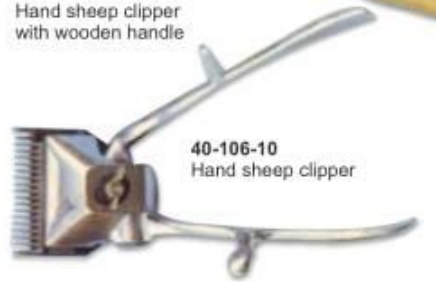

40-122-11

40-122-11

40-122-11

40-123-11
Balling Gun with Plastic Head
with or without spring

40-124-11
Calving Forceps, S.S

40-125-11
Pig Catcher S.S

40-126-11
Pig Catcher
with Plastic Handle

GROOMINGS

40-104-10
Clipper Both Sided
Thin & Wide Teeth

40-105-10
Hand sheep clipper
with wooden handle

40-106-10
Hand sheep clipper

40-107-10
Hand sheep clipper

40-107-10

40-107-10

40-108-10
Hand sheep clipper

40-110-10
Aluminium Mane Comb
with Wooden Handle