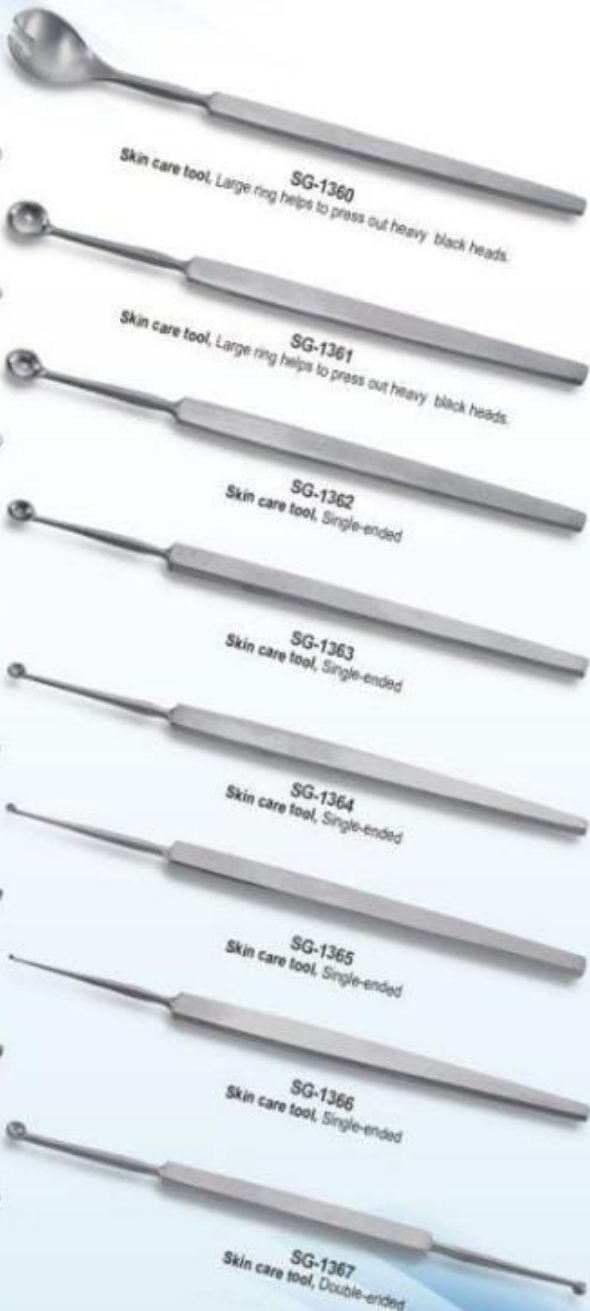

**SG-1315**  
Pointed Tweezer, Size: 9 cm

**SG-1316**  
Pointed Tweezer, Size: 9 cm

**SG-1317**  
Eyebrow Tweezer, Size: 9 cm

**SG-1354**  
Skin care tool  
Double-ended, Blackhead Remover

**SG-1355**  
Skin care tool  
Double-ended, Blackhead Remover

**SG-1356**  
Skin care tool  
Single-ended, Blackhead Remover

**SG-1357**  
Skin care tool  
Single-ended, Blackhead Remover

**SG-1358**  
Skin care tool  
Double-ended, Blackhead Remover

**SG-1359**  
Skin care tool  
Double-ended, Blackhead Remover

**SG-1360**  
Skin care tool, Large ring helps to press out heavy black heads.