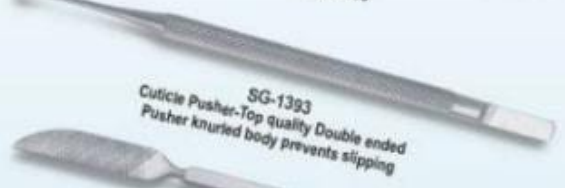

SG-1389  
Cuticle & Nail Pusher 18 cm

SG-1390  
Cuticle Pusher, Double ended

SG-1391  
Cuticle Pusher, Double ended

SG-1392  
Cuticle Pusher, Double ended

SG-1393  
Cuticle Pusher-Top quality Double ended  
Pusher knurled body prevents slipping