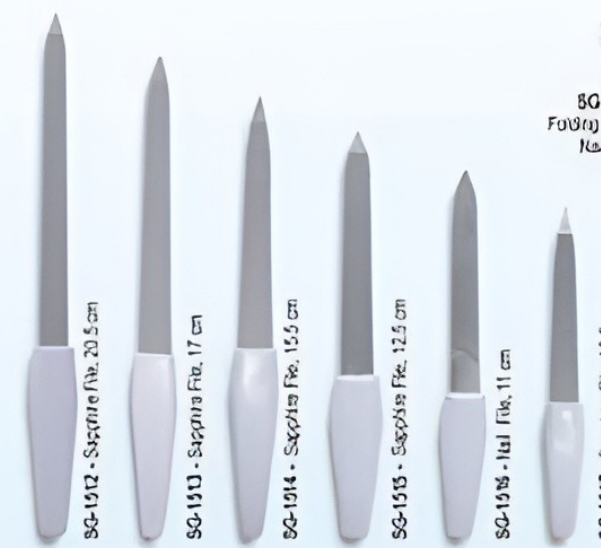

Titanium Coated Multicolor Coated

NAIL FILES,  
FOOT FILES &  
FOOT RASPS

SG-1501  
Dixelone File  
20 cm

SG-1502  
Ten Nail File  
20 cm

SG-1503  
Ten Nail File  
20 cm

SG-1504  
Nail File  
20 cm

SG-1505  
Dixelone File  
15 cm

SG-1506  
Nail File  
9 cm

SG-1507  
Nail File  
9 cm

SG-1508  
Nail File  
5 cm

SG-1509  
Nail File  
17.5

SG-1510  
Nail File

SG-1511  
Cuticle Pusher

SG-1512 - Sapporo File, 20.5 cm

SG-1513 - Sapporo File, 17 cm

SG-1514 - Sapporo File, 15.5 cm

SG-1515 - Sapporo File, 12.5 cm

SG-1516 - Nail File, 11 cm

SG-1517 - Sapporo File, 10.5 cm

SG-1610  
Folding Scissors  
Nail File

SG-1610  
Folding Scissors

SG-1620  
Nail Scissor  
18 cm